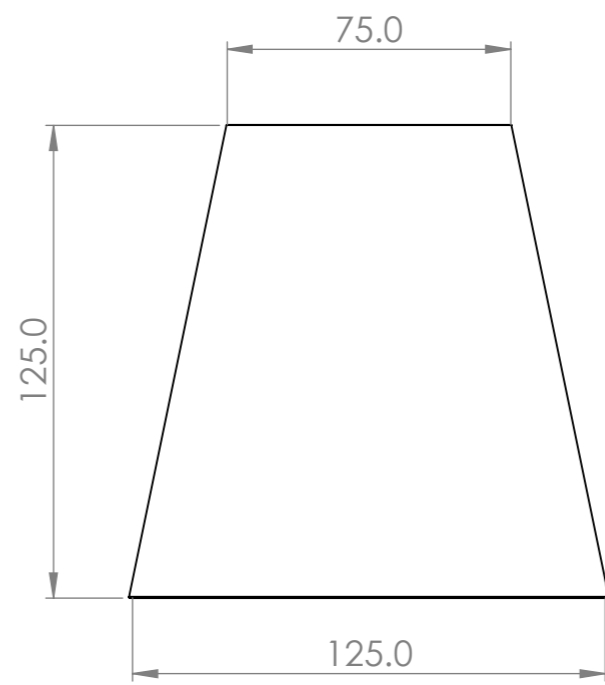

D

C

B

A

PART NUMBER	Top mounted EMPR-DROP-125-75-125H-25-E27 (shown) Bottom mounted EMPR-BASE-125-75-125H-25-E27
DESCRIPTION	Empire Shade Bottom Dia 125 Top Dia 75 Height 125mm DROP Mount E27
LIGHT SOURCE	Not included with shade.
WIRING	This shade has no electrical parts.
SUSPENSION	Shade is attached to E27 lamp holder (not included) with shade rings (not included).
MATERIALS	Steel wire frame with fabric covered PVC panel.
WEIGHT (estimated)	Top = 0.09Kg Bottom = 0.09Kg