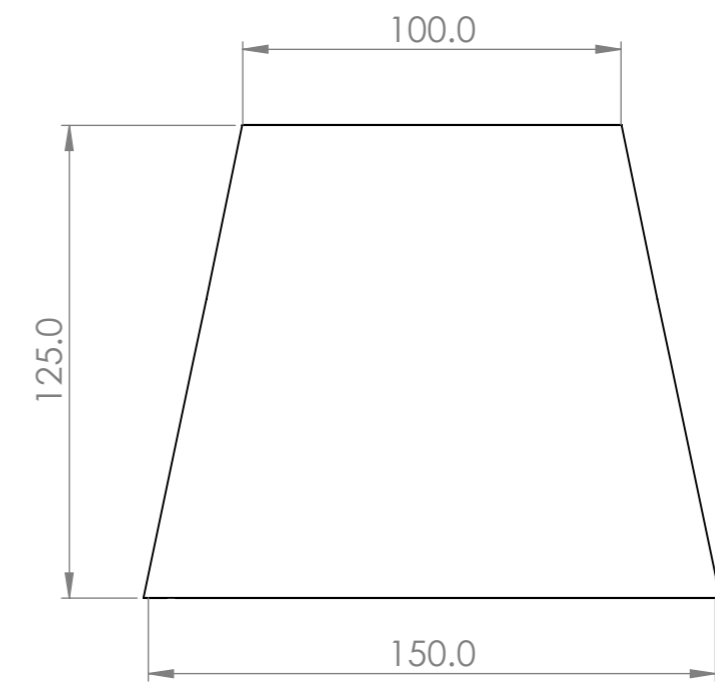

8 7 6 5 4 3 2 1

F  
E  
D  
C  
B  
A

F  
E  
D  
C  
B  
A

|                       |   |
|-----------------------|---|
| PART NUMBER           | Top mounted EMPR-DROP-150-100-125H-25-E27 (shown)<br>Bottom mounted EMPR-BASE-150-100-125H-25-E27 |
| DESCRIPTION           | Empire Shade Bottom Dia 150 Top Dia 100 Height 125mm<br>DROP Mount E27                            |
| LIGHT SOURCE          | Not included with shade.  |
| WIRING                | This shade has no electrical parts.   |
| SUSPENSION            | Shade is attached to E27 lamp holder (not included) with<br>shade rings (not included).           |
| MATERIALS             | Steel wire frame with fabric covered PVC panel.   |
| WEIGHT<br>(estimated) | Top = 0.11Kg Bottom = 0.11Kg  |

8 7 6 5 4 3 2 1