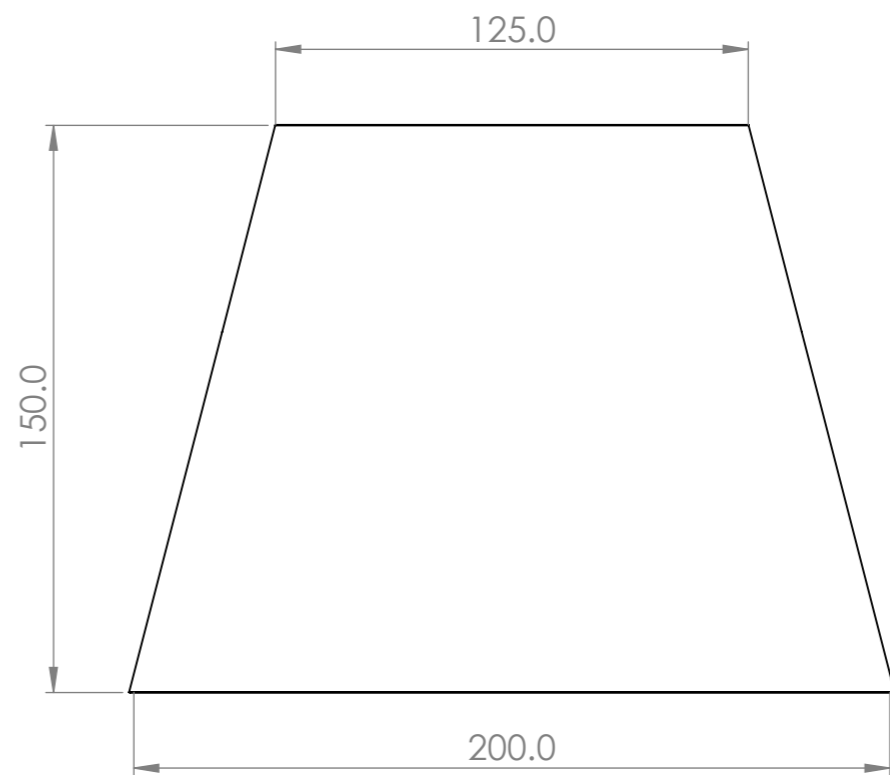

D

C

B

A

PART NUMBER	Top mounted EMPR-DROP-200-125-150H-25-E27 (shown) Bottom mounted EMPR-BASE-200-125-150H-25-E27
DESCRIPTION	Empire Shade Bottom Dia 200 Top Dia 125 Height 150mm DROP Mount E27
LIGHT SOURCE	Not included with shade.
WIRING	This shade has no electrical parts.
SUSPENSION	Shade is attached to E27 lamp holder (not included) with shade rings (not included).
MATERIALS	Steel wire frame with fabric covered PVC panel.
WEIGHT (estimated)	Top = 0.14Kg Bottom = 0.15Kg