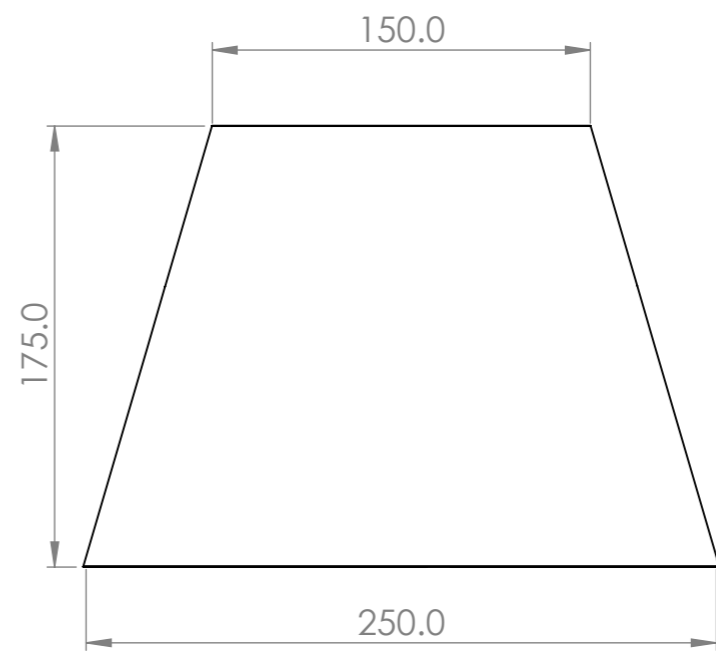

D

C

B

A

PART NUMBER	Top mounted EMPR-DROP-250-150-175H-25-E27 (shown) Bottom mounted EMPR-BASE-250-150-175H-25-E27
DESCRIPTION	Empire Shade Bottom Dia 250 Top Dia 150 Height 175mm DROP Mount E27
LIGHT SOURCE	Not included with shade.
WIRING	This shade has no electrical parts.
SUSPENSION	Shade is attached to E27 lamp holder (not included) with shade rings (not included).
MATERIALS	Steel wire frame with fabric covered PVC panel.
WEIGHT (estimated)	Top = 0.18Kg Bottom = 0.19Kg