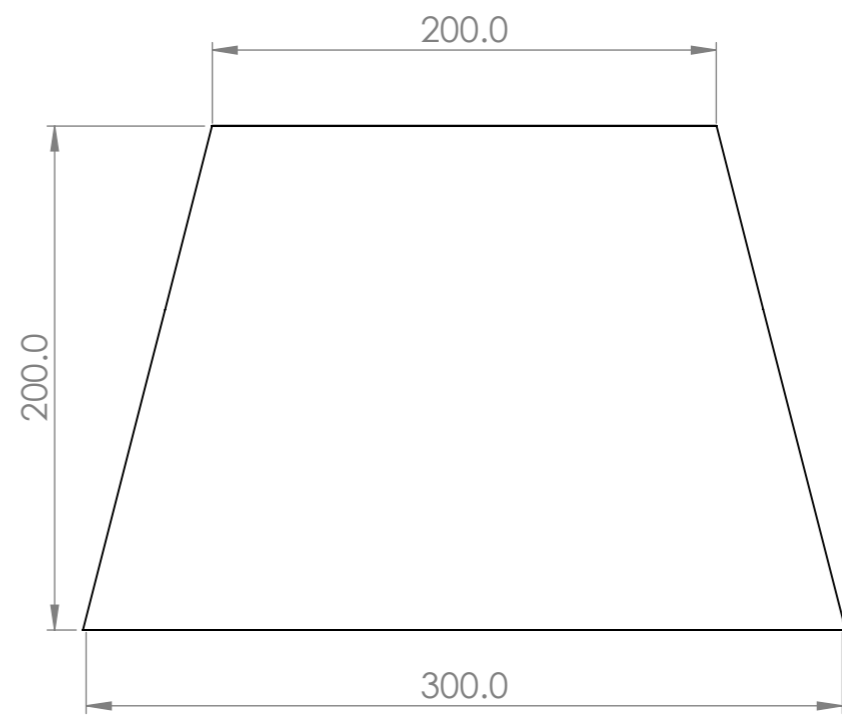

D

C

B

A

PART NUMBER	Top mounted EMPR-DROP-300-200-200H-25-E27 (shown) Bottom mounted EMPR-BASE-300-200-200H-25-E27
DESCRIPTION	Empire Shade Bottom Dia 300 Top Dia 200 Height 200mm DROP Mount E27
LIGHT SOURCE	Not included with shade.
WIRING	This shade has no electrical parts.
SUSPENSION	Shade is attached to E27 lamp holder (not included) with shade rings (not included).
MATERIALS	Steel wire frame with fabric covered PVC panel.
WEIGHT (estimated)	Top = 0.24Kg Bottom = 0.25Kg