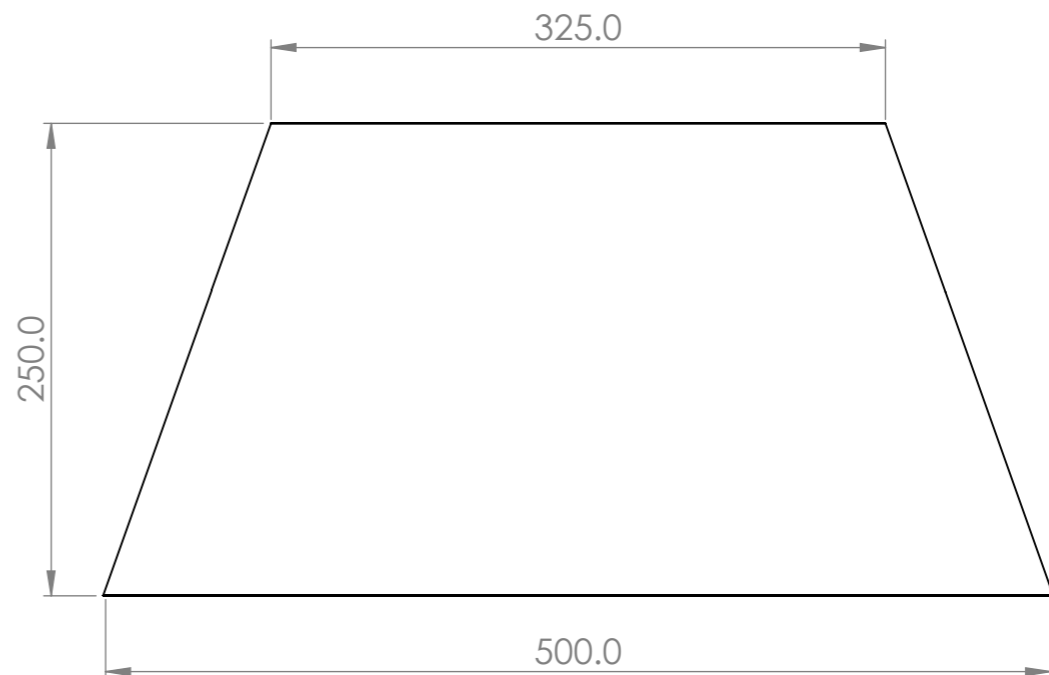

D

C

B

A

PART NUMBER	Top mounted EMPR-DROP-500-325-250H-30-E27 (shown) Bottom mounted EMPR-BASE-500-325-250H-30-E27
DESCRIPTION	Empire Shade Bottom Dia 500 Top Dia 325 Height 250mm DROP Mount E27
LIGHT SOURCE	Not included with shade.
WIRING	This shade has no electrical parts.
SUSPENSION	Shade is attached to E27 lamp holder (not included) with shade rings (not included).
MATERIALS	Steel wire frame with fabric covered PVC panel.
WEIGHT (estimated)	Top = 0.43Kg Bottom = 0.5Kg