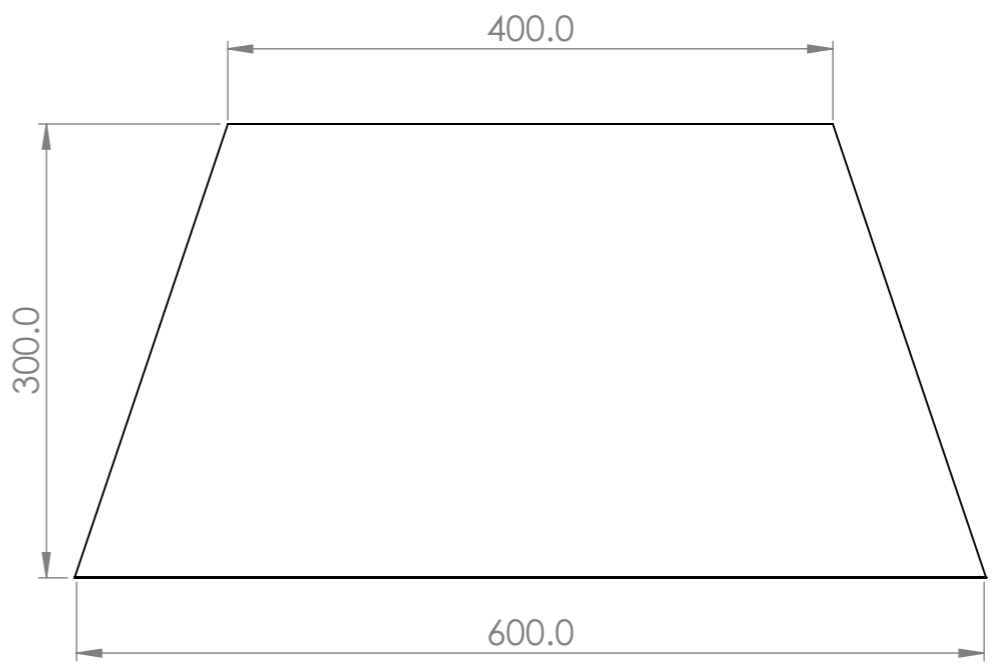

D

C

B

A

PART NUMBER	Top mounted EMPR-DROP-600-400-300H-40-E27 (shown) Bottom mounted EMPR-BASE-600-400-300H-40-E27
DESCRIPTION	Empire Shade Bottom Dia 600 Top Dia 400 Height 300mm DROP Mount E27
LIGHT SOURCE	Not included with shade.
WIRING	This shade has no electrical parts.
SUSPENSION	Shade is attached to E27 lamp holder (not included) with shade rings (not included).
MATERIALS	Steel wire frame with fabric covered PVC panel.
WEIGHT (estimated)	Top = 0.64Kg Bottom = 0.75Kg