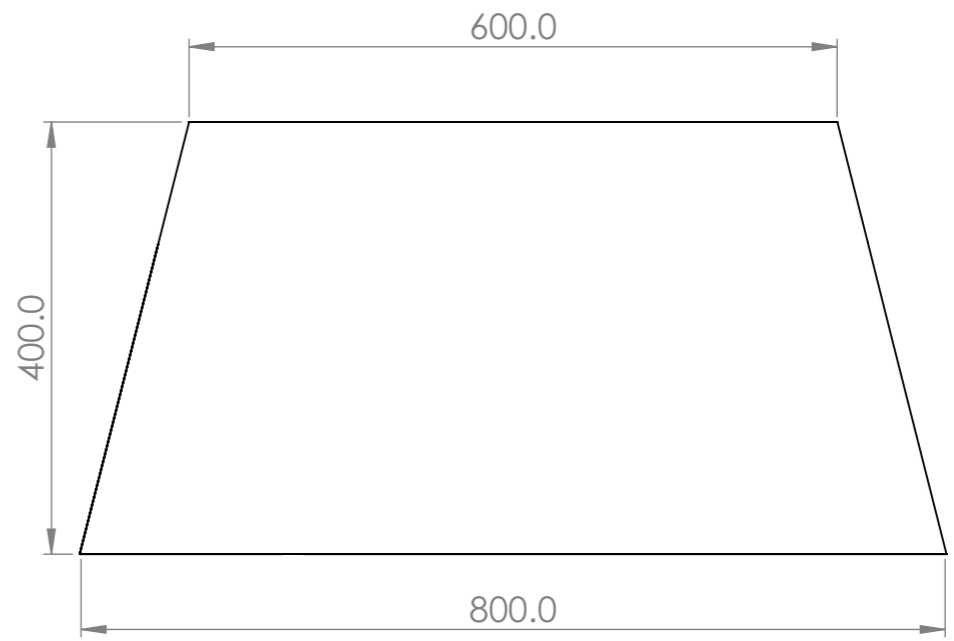

B

B

A

A

PART NUMBER	Top mounted EMPR-DROP-800-600-400H-50-E27 (shown) Bottom mounted EMPR-BASE-800-600-400H-50-E27
DESCRIPTION	Empire Shade Bottom Dia 800 Top Dia 600 Height 400mm DROP Mount E27
LIGHT SOURCE	Not included with shade.
WIRING	This shade has no electrical parts.
SUSPENSION	Shade is attached to E27 lamp holder (not included) with shade rings (not included).
MATERIALS	Steel wire frame with fabric covered PVC panel.
WEIGHT (estimated)	Top = 1.01Kg Bottom = 1.16Kg