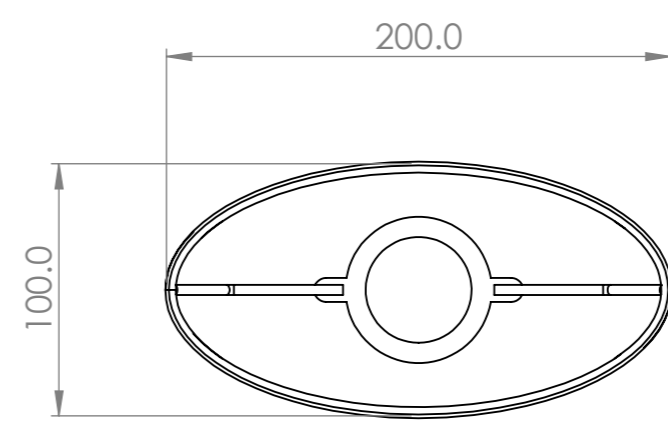

B

B

A

A

PART NUMBER	OVAL-200-100-150H-20-E27
DESCRIPTION	Oval Shade 200 x 100 By 150mm High, E27
LIGHT SOURCE	Not included with shade.
WIRING	This shade has no electrical parts.
SUSPENSION	Shade is attached to E27 lamp holder (not included) with shade rings (not included).
MATERIALS	Steel wire frame with fabric covered PVC panel. Opal acrylic 030 diffuser option available.
WEIGHT (estimated)	0.21Kg