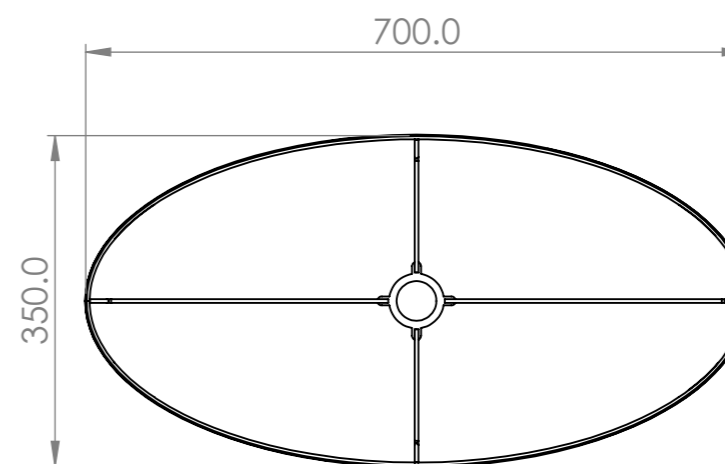

F

E

D

C

B

A

PART NUMBER	OVAL-700-350-525H-45-E27
DESCRIPTION	Oval Shade 700 x 350 By 525mm High, E27
LIGHT SOURCE	Not included with shade.
WIRING	This shade has no electrical parts.
SUSPENSION	Shade is attached to E27 lamp holder (not included) with shade rings (not included).
MATERIALS	Steel wire frame with fabric covered PVC panel. Opal acrylic 030 diffuser option available.
WEIGHT (estimated)	1.61Kg